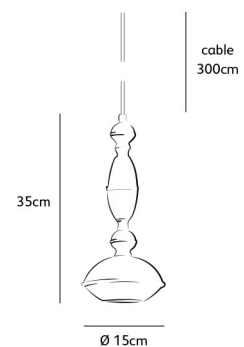

Øxh **15x22cm**  
Standard cable length **300cm**  
Ceiling cover **Ø 11,5cm**  
Light source **not included**  
Lampholder **GU10**  
**suitable for retrofit**  
**LED 240V**  
Net. weight < **1kg**  
**Dimmable, dimmer not included**  
**IP 20**

Øxh **15x35cm**  
Standard cable length **300cm**  
Ceiling cover **Ø 11,5cm**  
Light source **not included**  
Lampholder **GU10**  
**suitable for retrofit**  
**LED 240V**  
Net. weight < **1kg**  
**Dimmable, dimmer not included**  
**IP 20**

Øxh **15x35cm**  
Standard cable length **300cm**  
Ceiling cover **Ø 11,5cm**  
Light source **not included**  
Lampholder **GU10**  
**suitable for retrofit**  
**LED 240V**  
Net. weight **< 1kg**  
**Dimmable, dimmer not included**  
**IP 20**