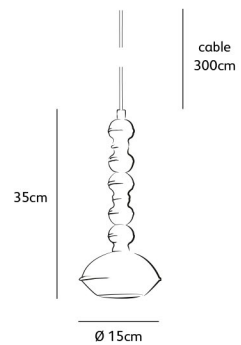

Øxh **15x22cm**  
Standard cable length **300cm**  
Ceiling cover **Ø 11,5cm**  
Light source **not included**  
Lampholder **GU10**  
**suitable for retrofit**  
**LED 240V**  
Net. weight < **1kg**  
**Dimmable, dimmer not included**  
**IP 20**

Øxh **15x35cm**  
Standard cable length **300cm**  
Ceiling cover **Ø 11,5cm**  
Light source **not included**  
Lampholder **GU10**  
**suitable for retrofit**  
**LED 240V**  
Net. weight < **1kg**  
**Dimmable, dimmer not included**  
**IP 20**

Øxh **15x35cm**  
Standard cable length **300cm**  
Ceiling cover **Ø 11,5cm**  
Light source **not included**  
Lampholder **GU10**  
**suitable for retrofit**  
**LED 240V**  
Net. weight **< 1kg**  
**Dimmable, dimmer not included**  
**IP 20**