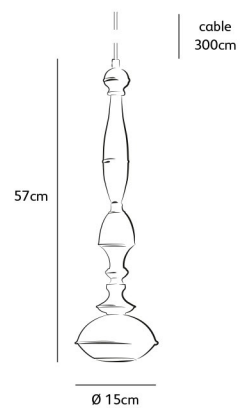

Øxh **15x35cm**  
Standard cable length **300cm**  
Ceiling cover **Ø 11,5cm**  
Light source **not included**  
Lampholder **GU10**  
**suitable for retrofit**  
**LED 240V**  
Net. weight < **1kg**  
**Dimmable, dimmer not included**  
**IP 20**

Øxh **15x35cm**  
Standard cable length **300cm**  
Ceiling cover **Ø 11,5cm**  
Light source **not included**  
Lampholder **GU10**  
**suitable for retrofit**  
**LED 240V**  
Net. weight **< 1kg**  
**Dimmable, dimmer not included**  
**IP 20**

Øxh **15x57cm**  
Standard cable length **300cm**  
Ceiling cover Ø **11,5cm**  
Light source **not included**  
Lampholder **GU10**  
**suitable for retrofit**  
**LED 240V**  
Net. weight < **1kg**  
**Dimmable, dimmer not included**  
**IP 20**