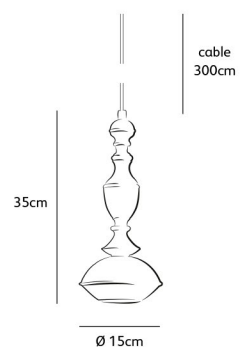

Øxh **15x22cm**  
Standard cable length **300cm**  
Ceiling cover **Ø 11,5cm**  
Light source **not included**  
Lampholder **GU10**  
**suitable for retrofit**  
**LED 240V**  
Net. weight < **1kg**  
**Dimmable, dimmer not included**  
**IP 20**

Øxh **15x35cm**  
Standard cable length **300cm**  
Ceiling cover **Ø 11,5cm**  
Light source **not included**  
Lampholder **GU10**  
**suitable for retrofit**  
**LED 240V**  
Net. weight < **1kg**  
**Dimmable, dimmer not included**  
**IP 20**

Øxh **15x35cm**  
Standard cable length **300cm**  
Ceiling cover **Ø 11,5cm**  
Light source **not included**  
Lampholder **GU10**  
**suitable for retrofit**  
**LED 240V**  
Net. weight **< 1kg**  
**Dimmable, dimmer not included**  
**IP 20**