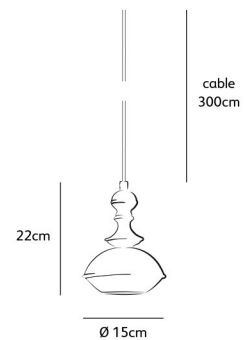

Øxh **15x22cm**  
Standard cable length **300cm**  
Ceiling cover **Ø 11,5cm**  
Light source **not included**  
Lampholder **GU10**  
**suitable for retrofit**  
**LED 240V**  
Net. weight < **1kg**  
**Dimmable, dimmer not included**  
**IP 20**

Øxh **15x35cm**  
Standard cable length **300cm**  
Ceiling cover **Ø 11,5cm**  
Light source **not included**  
Lampholder **GU10**  
**suitable for retrofit**  
**LED 240V**  
Net. weight < **1kg**  
**Dimmable, dimmer not included**  
**IP 20**

Øxh **15x35cm**  
Standard cable length **300cm**  
Ceiling cover **Ø 11,5cm**  
Light source **not included**  
Lampholder **GU10**  
**suitable for retrofit**  
**LED 240V**  
Net. weight **< 1kg**  
**Dimmable, dimmer not included**  
**IP 20**